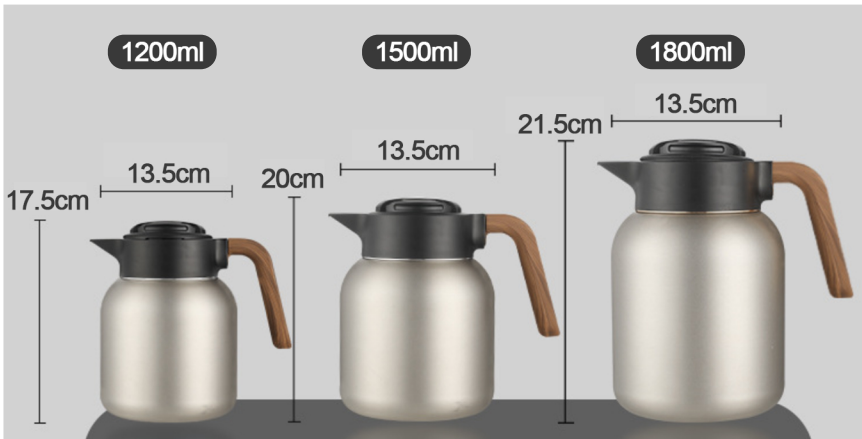

Thermal Coffee Carafe

Customized large capacity 316 stainless steel insulated kettle Wooden handle portable tea separation LED temperature stewed teapot

Code: 240306MCH

● Grey

● Orange

● Blue

● Red

Features :

- Modern design
- Double-wall stainless steel 316 and 304
- Keep the ideal temperature for both hot and ice cold beverages
- Finger touch accurate response, real-time temperature display

1 Handle curvature is appropriate

2 No need to twist the cap, take and fall

3 Precise sensing, real-time temperature display

4 Press open lid for easy access and separate the tea