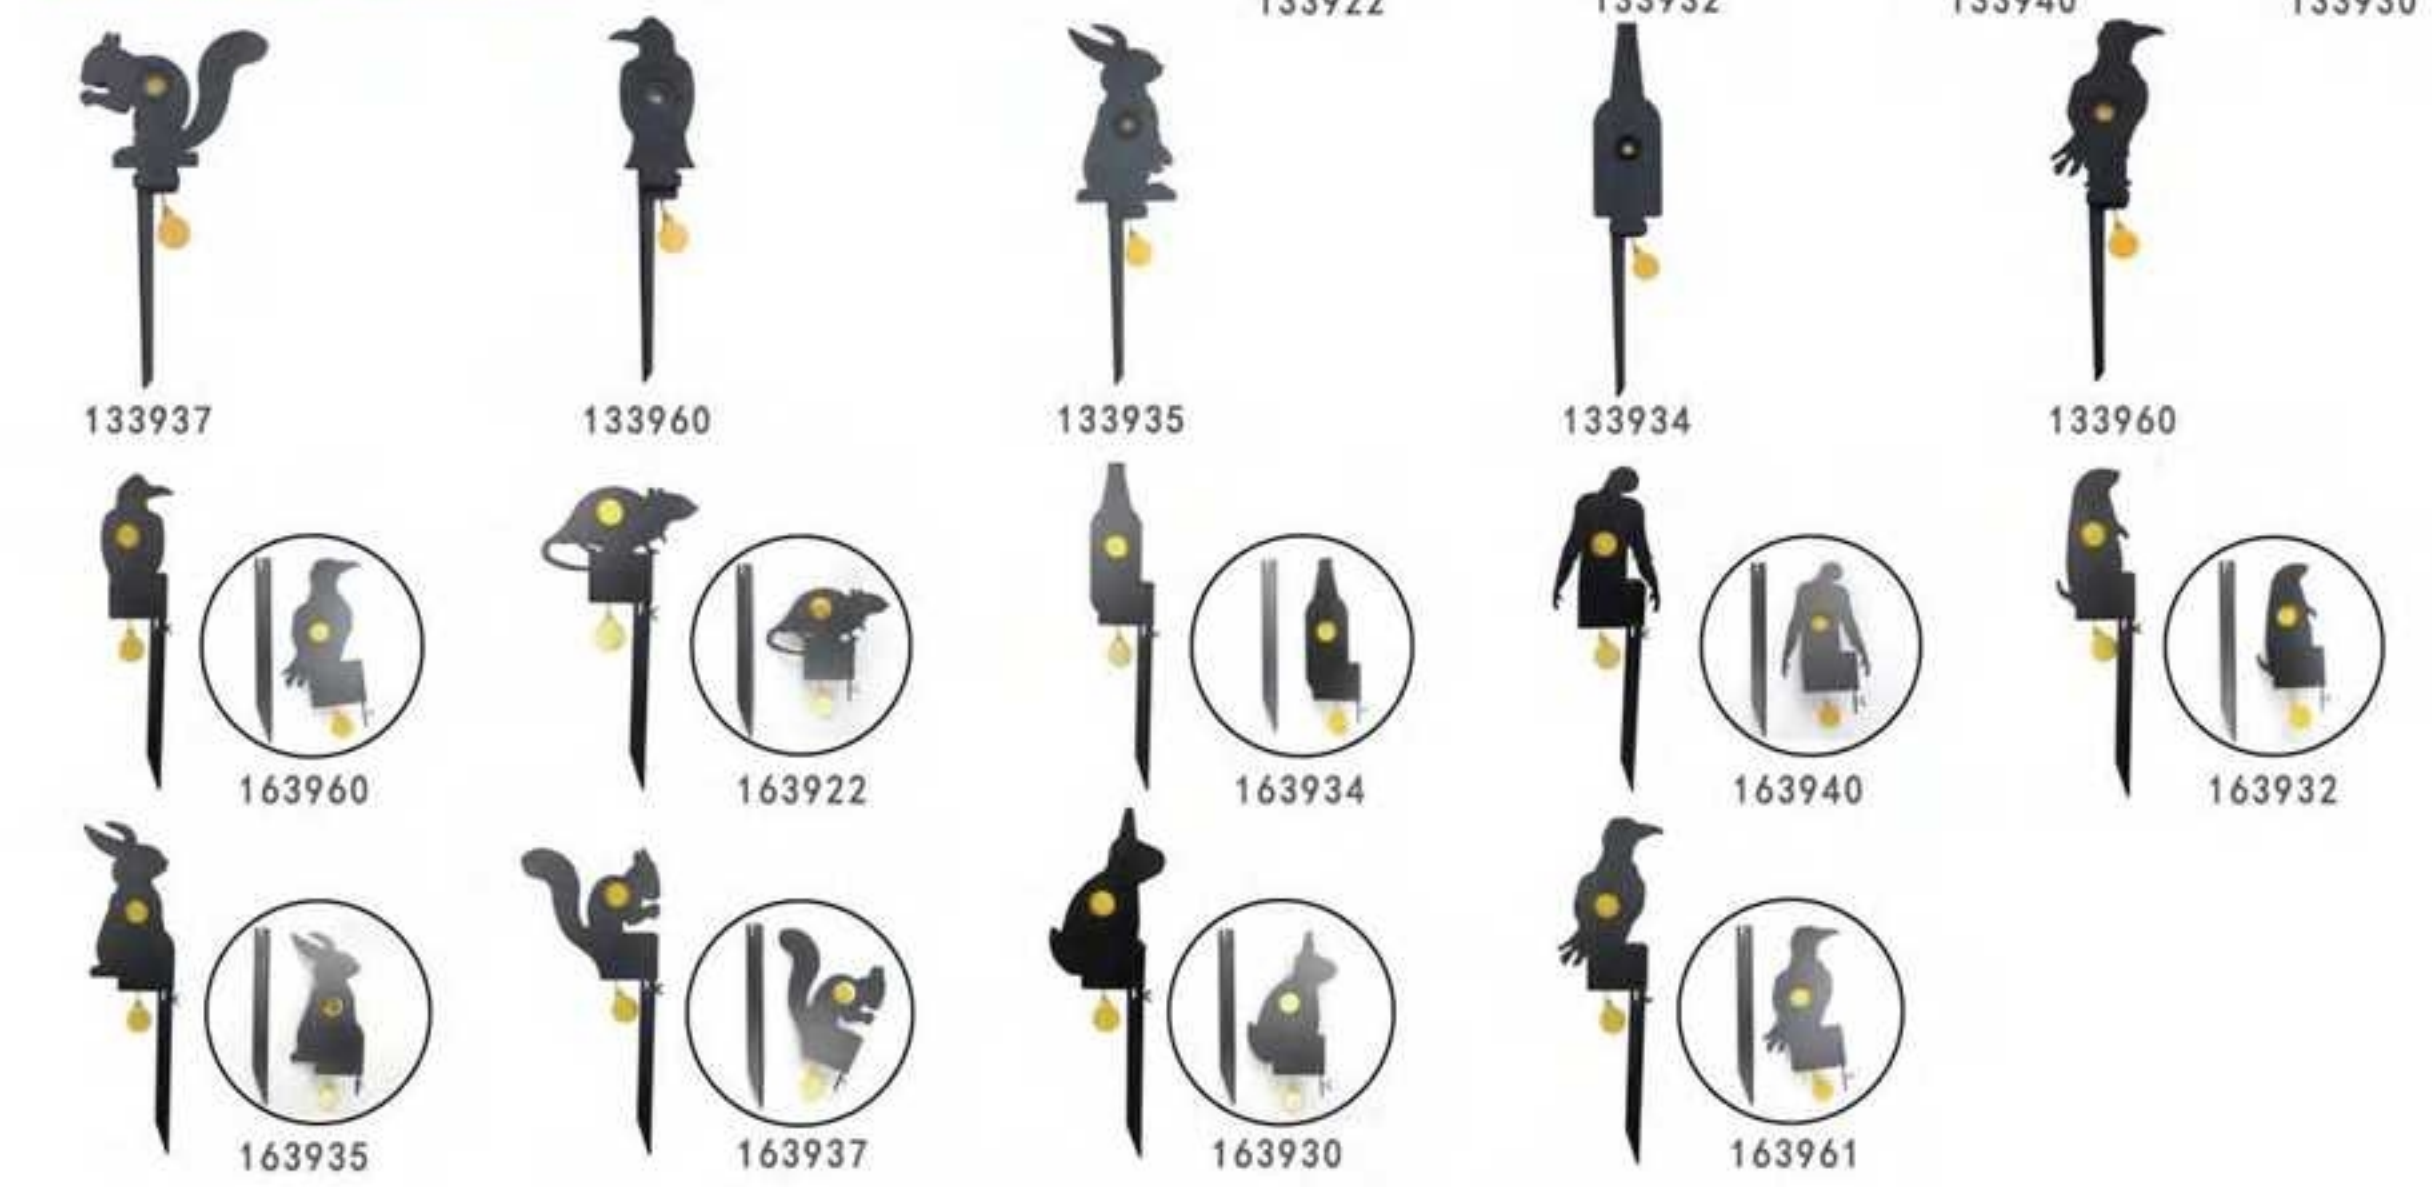

Product: Spinning Target  
 Model: 105530  
 W\*H: 150\*460mm  
 Weight: 1600g

Product: Spinning Target  
 Model: 105590  
 W\*H: 285\*665mm  
 Weight: 2000g

SHOOTING TARGET

Product: Knock Down Trap  
 Model: 133872  
 W\*H\*D: 180\*185\*290mm  
 Weight: 1200g

THE SHAPE OF THE TARGETS CAN BE CUSTOMIZED

SHOOTING TARGET

Product: Knock Down Trap Mouse  
 Model: 133922  
 W\*H\*D: 410\*214mm  
 Weight: 1200g

THE SHAPE OF THE TARGETS CAN BE CUSTOMIZED

SHOOTING TARGET