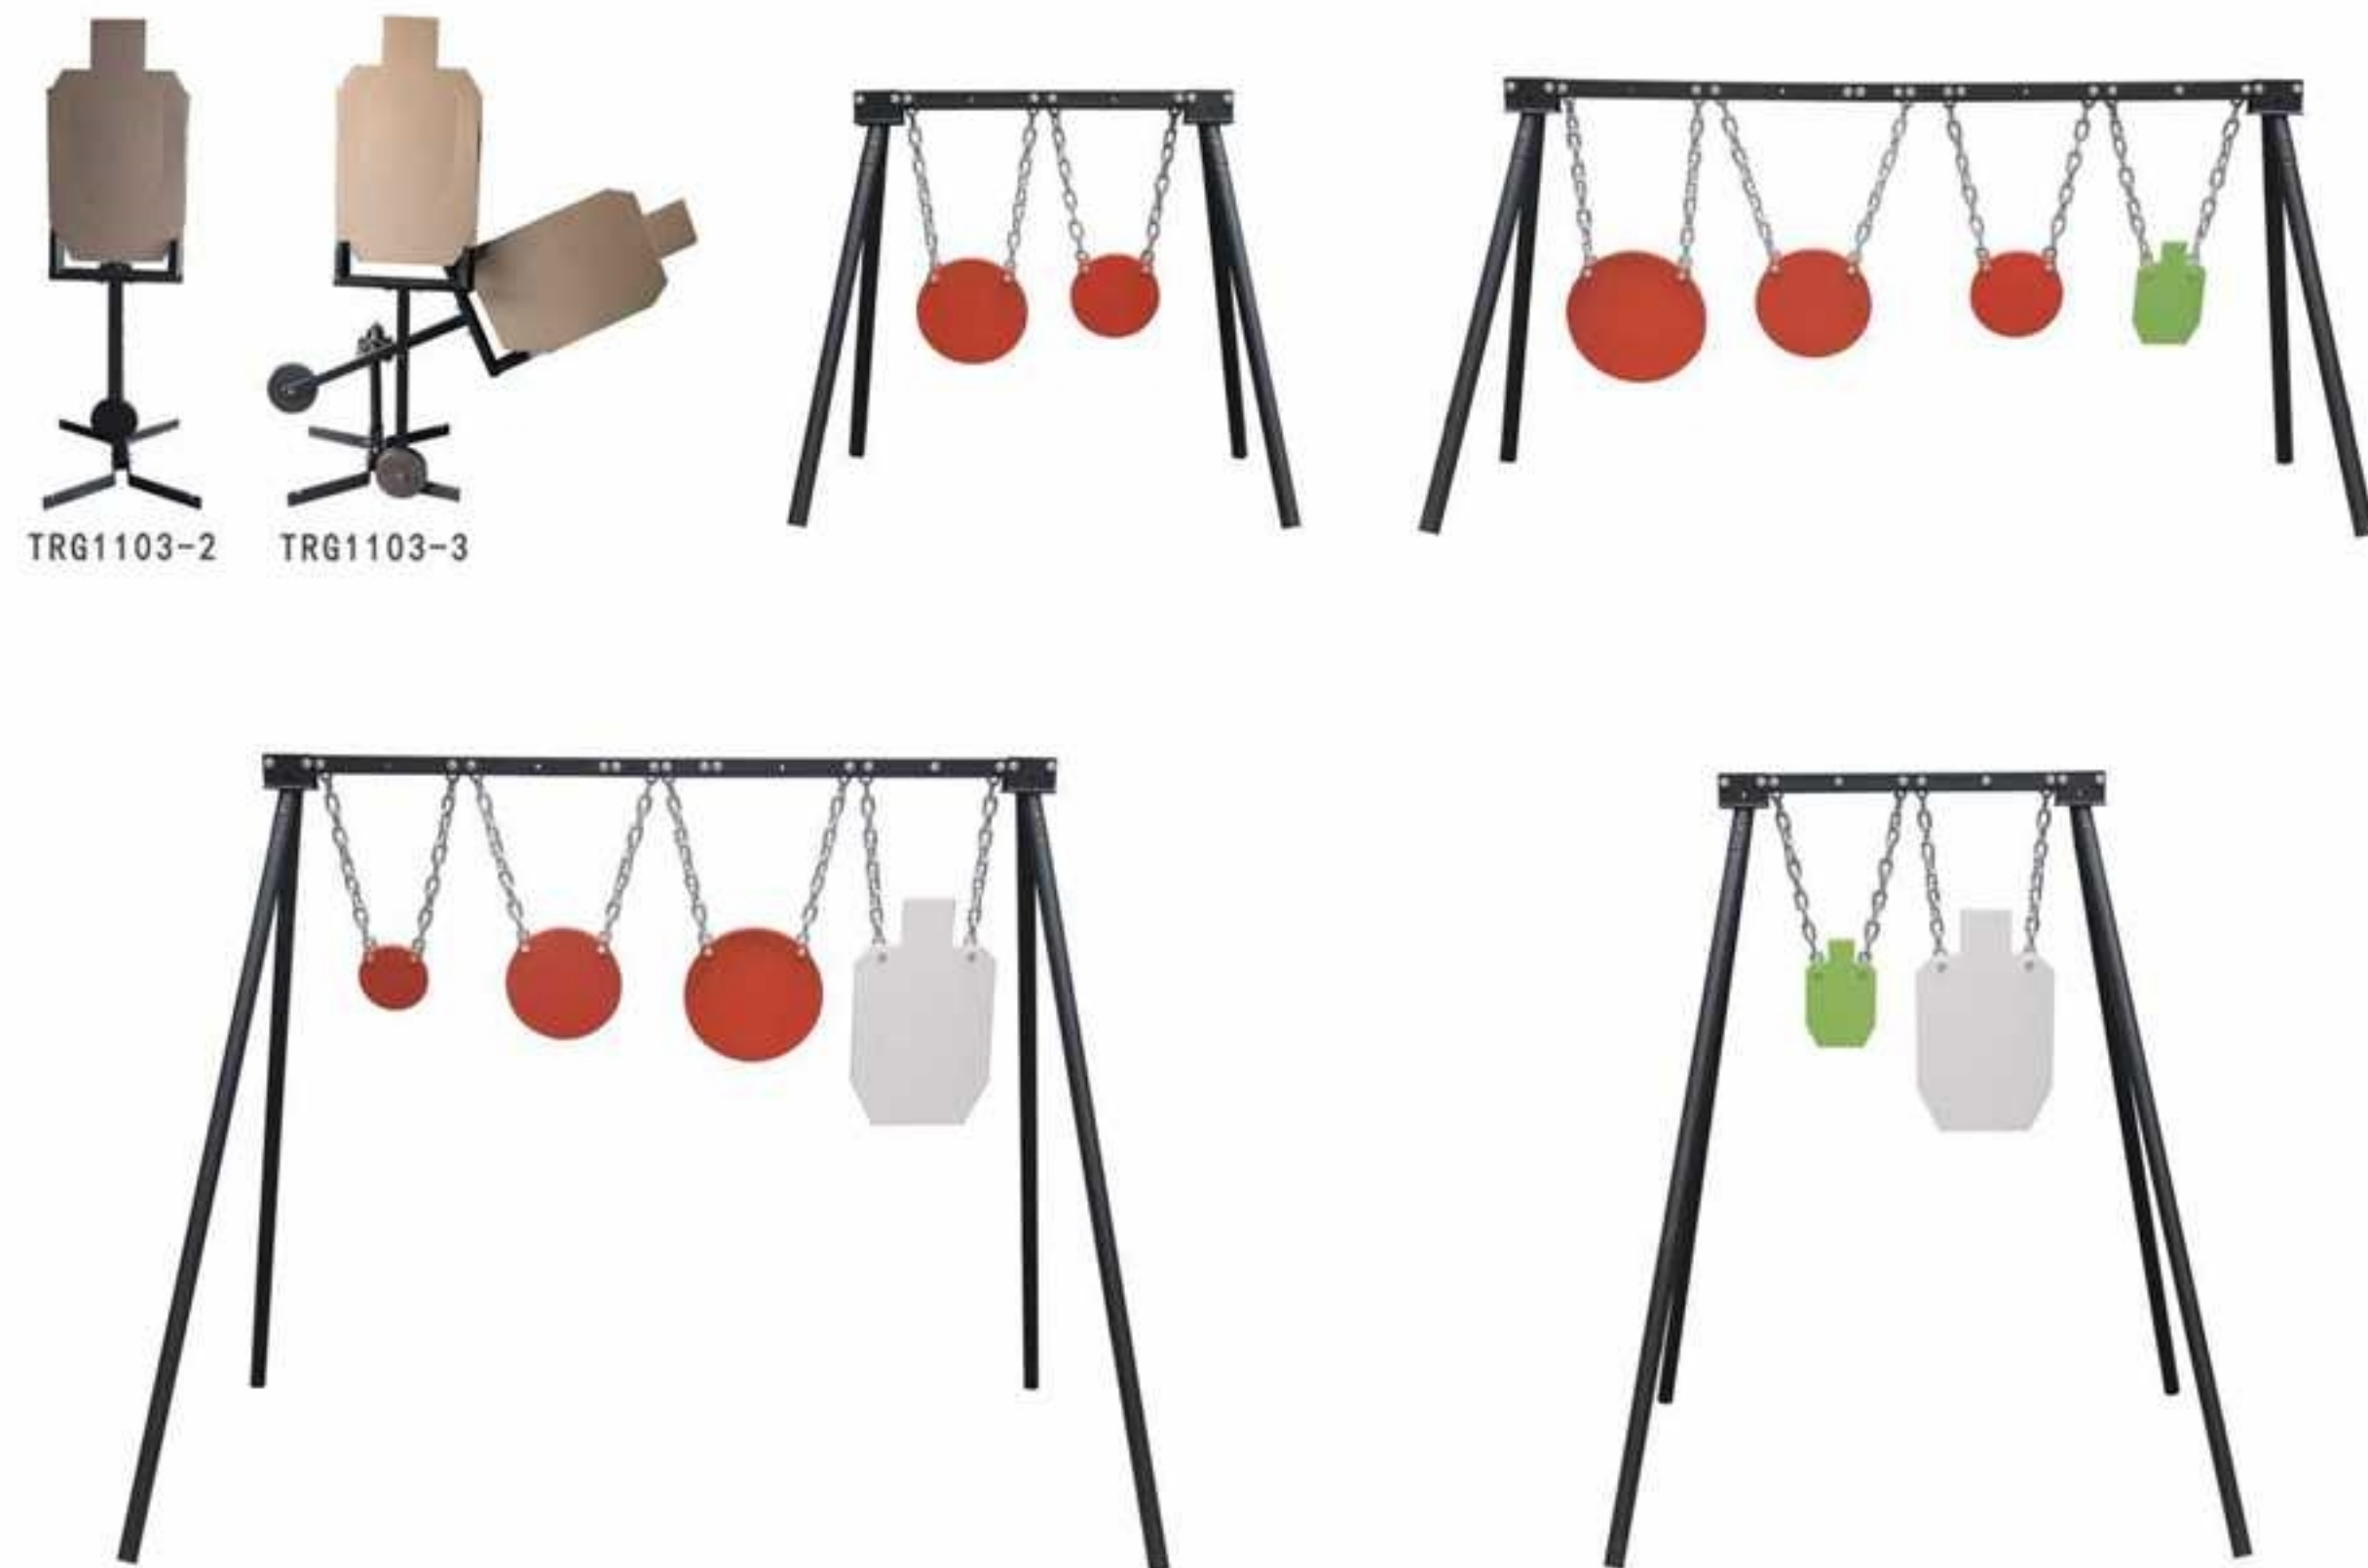

ALL DIMENSIONS AND DESIGNING CAN BE CUSTOMIZED

SPLATTER TARGETS/PAPER TARGET

ALL DIMENSIONS AND DESIGNING CAN BE CUSTOMIZED

AR500  
 NM500  
 TARGET STAND  
 CLAY THROWER

TARGET STAND

CLAY THROWER

Product:clay  
thrower  
Model: FD-227  
Weight: 4441g

**GUN REST**

**GUN RACK**

**GUN CASE**

**BIPODS**

**AMMO CAN**

**SHOOTING GLASSES  
HEARING PROTECTON  
EARPLUG**

Product:gun rest  
Model: TQ40  
W\*H\*D:305\*570\*40mm  
Weight: 4000g

TQ40