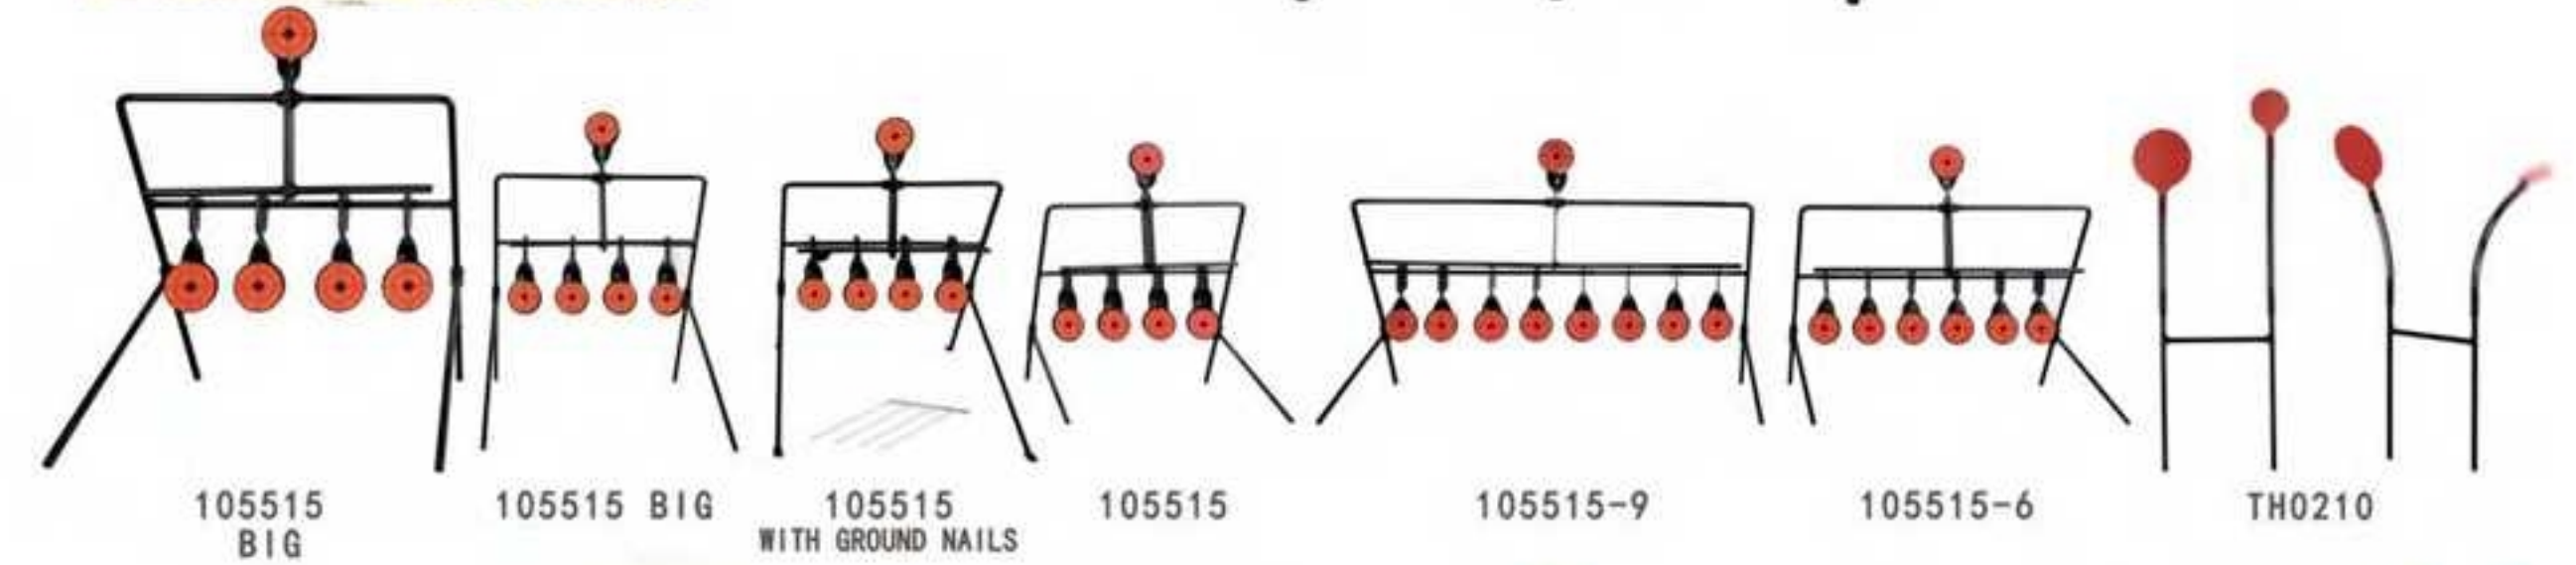

33-34

CHARCOAL STARTER

35-36

FIREWOOD STORAGE RACK

37

BIKE PARKING RACKS

38

SHOOTING TARGET

Product: Spinning Target  
 Model: 105530  
 W\*H: 150\*460mm  
 Weight: 1600g

Product: Spinning Target  
 Model: 105590  
 W\*H: 285\*665mm  
 Weight: 2000g

SHOOTING TARGET

Product: Knock Down Trap  
 Model: 133872  
 W\*H\*D: 180\*185\*290mm  
 Weight: 1200g