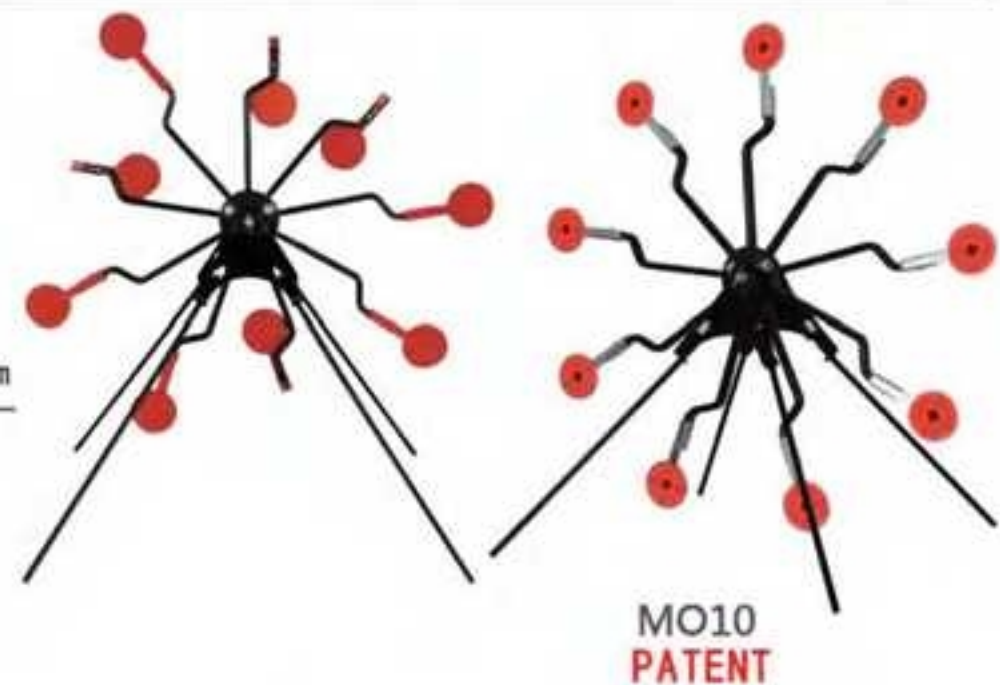

Product: Spinning Target
Model: MO10
W*H*D: 480*440*660mm