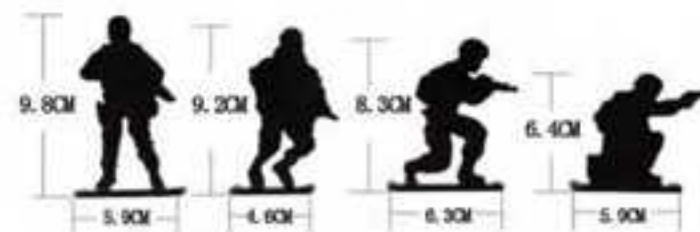

Product: Spinning Target
Model: MO10
W*H*D: 480*440*660mm

105404